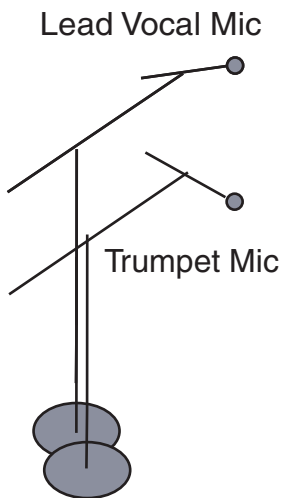

Monitor

Monitor

Drum Monitor

<--Minimum 16 feet-->

Monitor

<--Minimum 8 feet-->

6 feet Side or Front (preferred) for Sound Engineer & Equipment