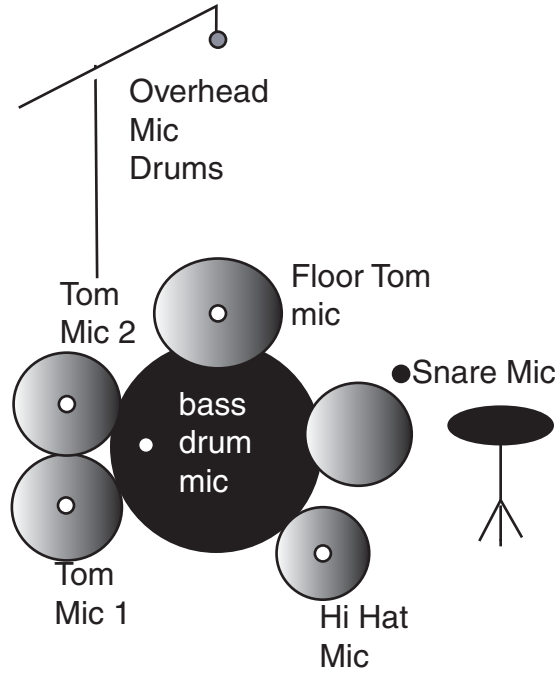

Monitor

Monitor

Drum Monitor

<--Minimum 16 feet-->

Monitor

<--Minimum 8 feet-->

6 feet Side or Front (preferred) for Sound Engineer & Equipment