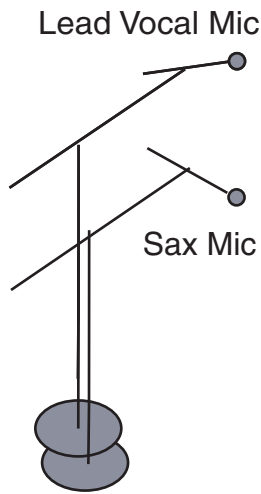

Monitor

Monitor

Drum Monitor

<--Minimum 16 feet-->

Monitor

<--Minimum 8 feet-->

6 feet Side or Front (preferred) for Sound Engineer & Equipment